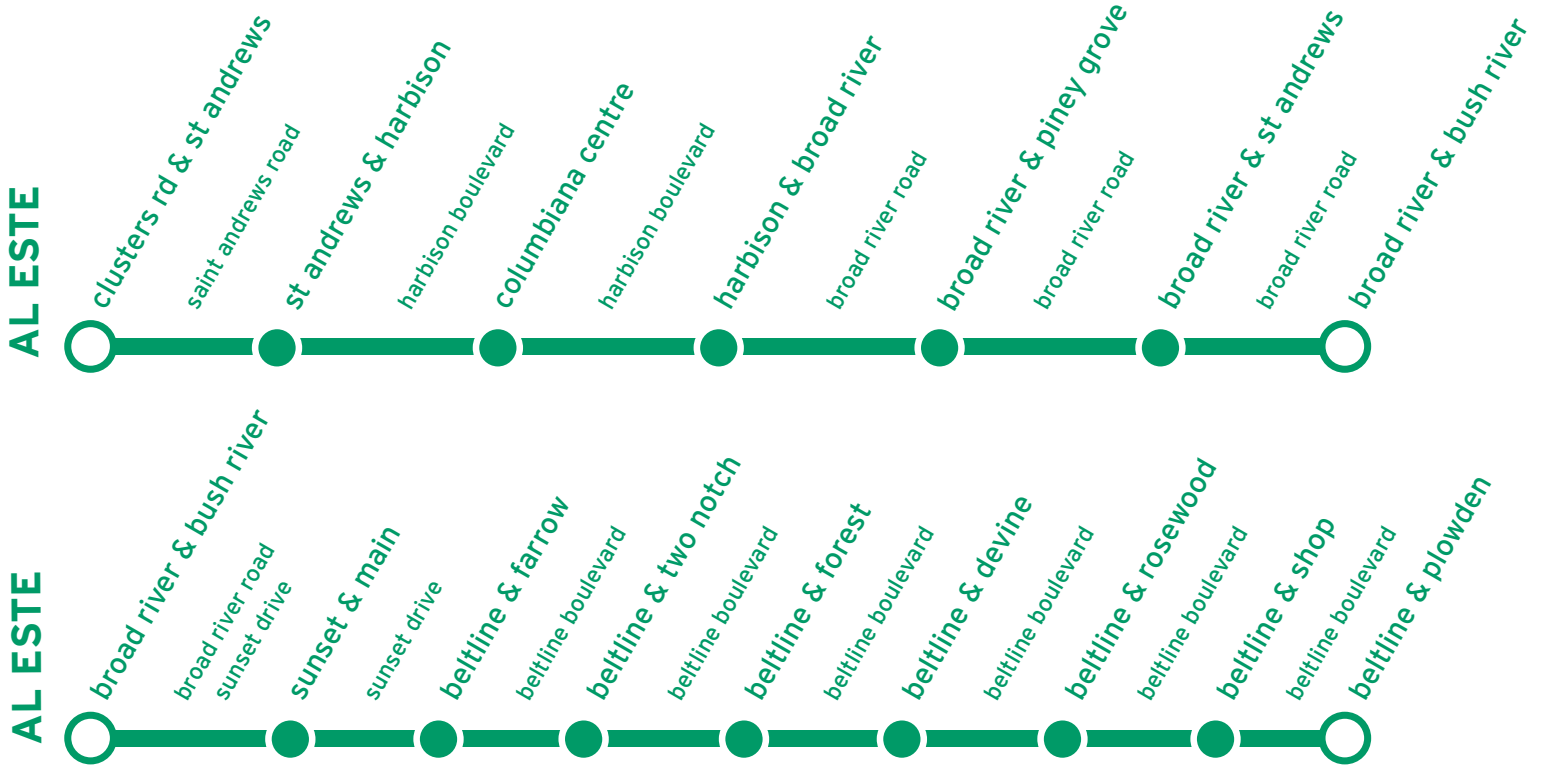

CROSSTOWN

St Andrews
Irmo High School
Harbison
Columbiana Centre
Dutch Square
Boozer Shopping Center
Richland Mall

Midlands Technical College

36b

lunes a sábado

por hora - lúnes a sábado

Es efectiva el 2 de enero, 2007

El autobús para en muchas ubicaciones intermedias estos punto de horario.

LUNES A SÁBADO

ruta 36b st andrews y clusters hacia bush river y broad river

ST ANDREWS & CLUSTERS	ST ANDREWS & HARBISON	COLUMBIANA MALL	BROAD RIVER & HARBISON	BROAD RIVER & PINEY GROVE	BROAD RIVER & ST ANDREWS	BROAD RIVER & BUSH RIVER
DPT	DPT	DPT	DPT	DPT	DPT	ARR
08:20AM	08:27AM	08:31AM	08:35AM	08:39AM	08:43AM	08:49AM
09:20AM	09:27AM	09:31AM	09:35AM	09:39AM	09:43AM	09:49AM
10:20AM	10:27AM	10:31AM	10:35AM	10:39AM	10:43AM	10:49AM
11:20AM	11:27AM	11:31AM	11:35AM	11:39AM	11:43AM	11:49AM
12:20PM	12:27PM	12:31PM	12:35PM	12:39PM	12:43PM	12:49PM
01:20PM	01:27PM	01:31PM	01:35PM	01:39PM	01:43PM	01:49PM
02:20PM	02:27PM	02:31PM	02:35PM	02:39PM	02:43PM	02:49PM
03:20PM	03:27PM	03:31PM	03:35PM	03:39PM	03:43PM	03:49PM
04:20PM	04:27PM	04:31PM	04:35PM	04:39PM	04:43PM	04:49PM
05:20PM	05:27PM	05:31PM	05:35PM	05:39PM	05:43PM	05:49PM
06:20PM	06:27PM	06:31PM	06:35PM	06:39PM	06:43PM	06:49PM*