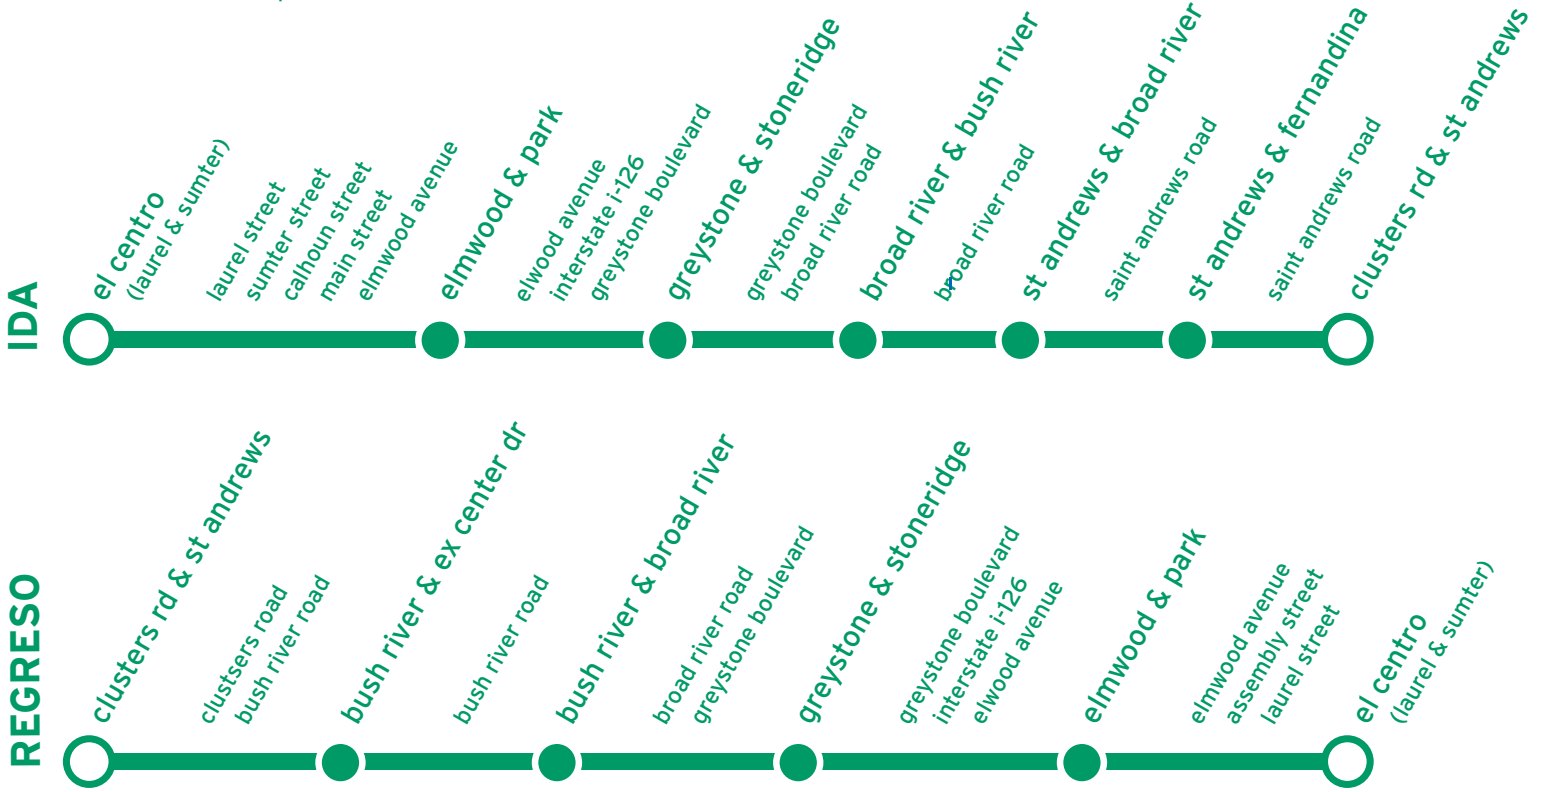

PUNTOS DE HORARIO

El autobús para en muchas ubicaciones intermedias estos punto de horario.

ruta 34 saint andrews

LUNES A VIERNES

ruta 34 IDA | el centro hacia tram y st. andrews

ruta 34 REGRESO | tram y st. andrews hacia el centro

LAUREL & SUMTER	ELMWOOD & PARK	GREYSTONE & STONERIDGE	BROAD RIVER & BUSH RIVER	ST ANDREWS & BROAD RIVER	ST ANDREWS & FERNANDINA	CLUSTERS RD & ST ANDREWS	CLUSTERS RD & ST ANDREWS	BUSH RIVER & EX CENTER DR	BUSH RIVER & BROAD RIVER	GREYSTONE & STONERIDGE	ELMWOOD & PARK	LAUREL & SUMTER	CONTINÚA RUTA #
DPT	DPT	DPT	DPT	DPT	DPT	ARR	DPT	DPT	DPT	DPT	DPT	ARR	
05:40AM	05:45AM	05:49AM	05:53AM	05:57AM	06:00AM	06:05AM	06:00AM	06:07AM	06:13AM	06:19AM	06:26AM	06:32AM	12
06:40AM	06:45AM	06:51AM	06:57AM	07:02AM	07:08AM	07:18AM	07:20AM	07:27AM	07:33AM	07:39AM	07:46AM	07:52AM	19
07:40AM	07:45AM	07:51AM	07:57AM	08:02AM	08:08AM	08:18AM	08:20AM	08:27AM	08:33AM	08:39AM	08:46AM	08:52AM	19
08:40AM	08:45AM	08:51AM	08:57AM	09:02AM	09:08AM	09:18AM	09:20AM	09:27AM	09:33AM	09:39AM	09:46AM	09:52AM	19
09:40AM	09:45AM	09:51AM	09:57AM	10:02AM	10:08AM	10:18AM	10:20AM	10:27AM	10:33AM	10:39AM	10:46AM	10:52AM	19
10:40AM	10:45AM	10:51AM	10:57AM	11:02AM	11:08AM	11:18AM	11:20AM	11:27AM	11:33AM	11:39AM	11:46AM	11:52AM	19
11:40AM	11:45AM	11:51AM	11:57AM	12:02PM	12:08PM	12:18PM	12:20PM	12:27PM	12:33PM	12:39PM	12:46PM	12:52PM	19
12:40PM	12:45PM	12:51PM	12:57PM	01:02PM	01:08PM	01:18PM	01:20PM	01:27PM	01:33PM	01:39PM	01:46PM	01:52PM	19
01:40PM	01:45PM	01:51PM	01:57PM	02:02PM	02:08PM	02:18PM	02:20PM	02:27PM	02:33PM	02:39PM	02:46PM	02:52PM	19
02:40PM	02:45PM	02:51PM	02:57PM	03:02PM	03:08PM	03:18PM	03:20PM	03:27PM	03:33PM	03:39PM	03:46PM	03:52PM	19
03:40PM	03:45PM	03:51PM	03:57PM	04:02PM	04:08PM	04:18PM	04:20PM	04:27PM	04:33PM	04:39PM	04:46PM	04:52PM	19
04:40PM	04:45PM	04:51PM	04:57PM	05:02PM	05:08PM	05:18PM	05:20PM	05:27PM	05:33PM	05:39PM	05:46PM	05:52PM	19
05:40PM	05:45PM	05:51PM	05:57PM	06:02PM	06:08PM	06:18PM	06:20PM	06:27PM	06:33PM	06:39PM	06:46PM	06:52PM	19
06:40PM	06:45PM	06:51PM	06:57PM	07:02PM	07:08PM	07:18PM	07:20PM	07:27PM	07:33PM	07:39PM	07:46PM	07:52PM	G
07:35PM	07:40PM	07:45PM	07:50PM	07:55PM	08:00PM	08:10PM	08:10PM	08:17PM	08:23PM	08:29PM	08:36PM	08:40PM	G

Arr=Llegue y DPT=Salir

G=El autobús dirige al garaje