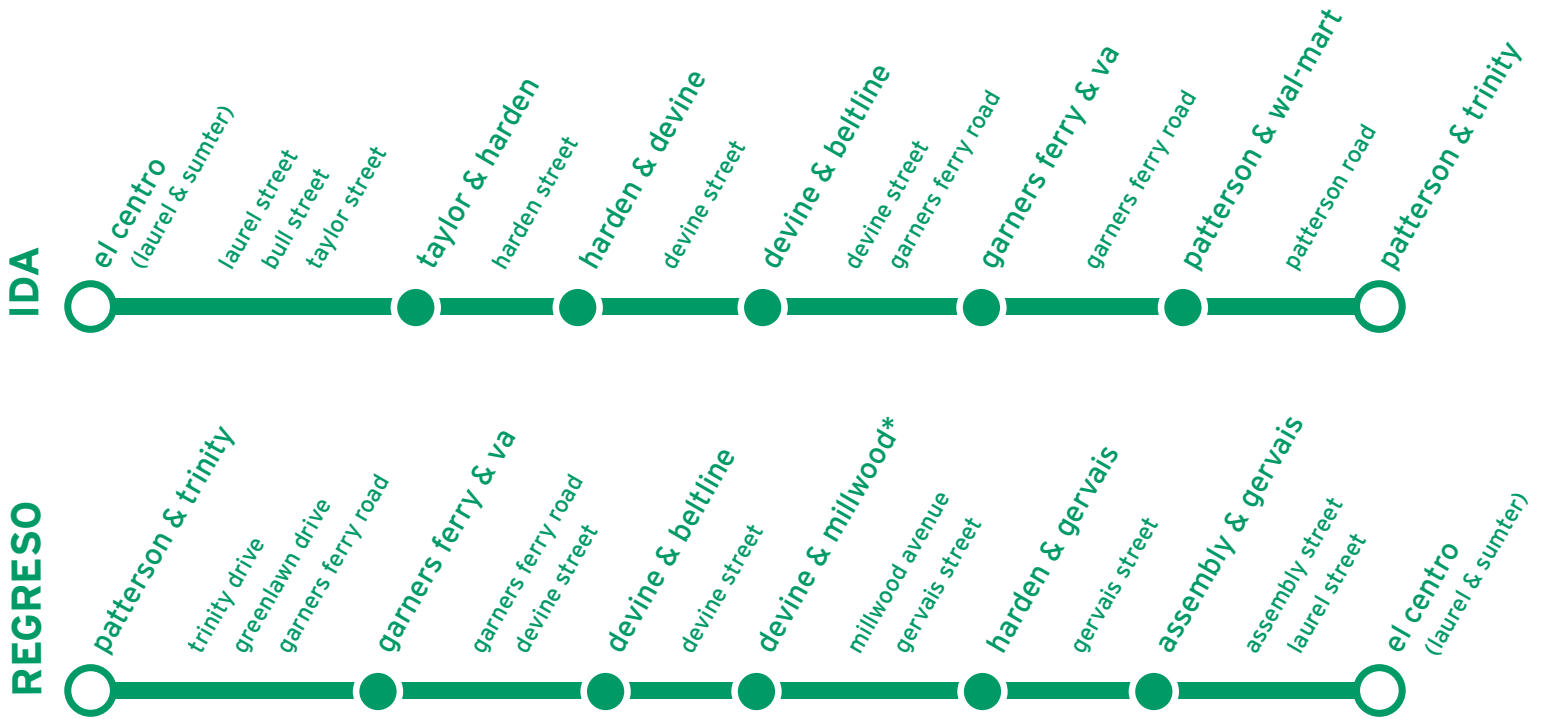

ruta 20 greenlawn

PUNTOS DE HORARIO

El autobús para en muchas ubicaciones intermedias estos punto de horario.

*lo viaja a Devine y Harden durante las dos ultimas viajes

LUNES A VIERNES

ruta 20 IDA | el centro hacia patterson y trinity

*por favor llama 255-7103 antes de la hora y solicite el autobús desvío de la ruta en Pelham rd.

ruta 20 REGRESO | patterson y trinity hacia el centro

PATTERSON & TRINITY DPT	GARNERS FERRY & VA HOSPITAL DPT	DEVINE & BELTLINE DPT	DEVINE & MILLWOOD DPT	DEVINE & HARDEN DPT	HARDEN & GERVAIS DPT	ASSEMBLY & GERVAIS DPT	LAUREL & SUMTER ARR	CONTINÚA RUTA #
09:10AM	09:20AM	09:25AM	09:30AM		09:33AM	09:38AM	09:42AM	12
10:10AM	10:20AM	10:25AM	10:30AM		10:33AM	10:38AM	10:42AM	12
11:10AM	11:20AM	11:25AM	11:30AM		11:33AM	11:38AM	11:42AM	12
12:10PM	12:20PM	12:25PM	12:30PM		12:33PM	12:38PM	12:42PM	12
01:10PM	01:20PM	01:25PM	01:30PM		01:33PM	01:38PM	01:42PM	12
02:10PM	02:20PM	02:25PM	02:30PM		02:33PM	02:38PM	02:42PM	12
03:10PM	03:20PM	03:25PM	03:30PM		03:33PM	03:38PM	03:42PM	12
04:10PM	04:20PM	04:25PM	04:30PM		04:33PM	04:38PM	04:42PM	12
07:10PM	07:22PM	07:27PM	07:30PM		07:36PM	07:41PM	07:44PM	12
08:10PM	08:22PM	08:27PM	08:30PM	08:33PM	08:36PM	08:41PM	08:44PM	12
09:20PM	09:32PM	09:37PM	09:40PM	09:43PM	09:46PM	09:51PM	09:54PM	G