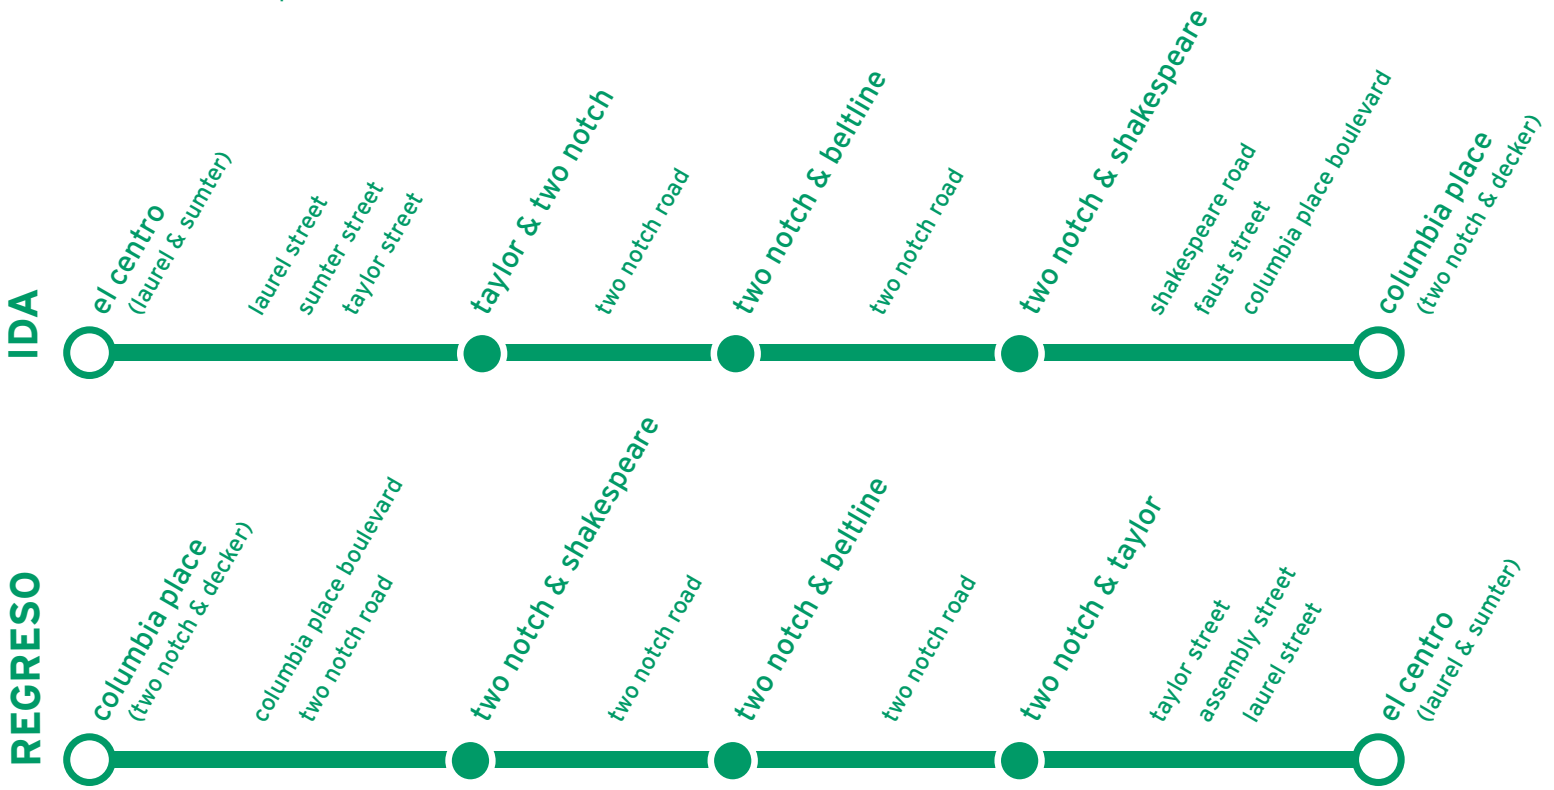

ruta 16 dentsville

PUNTOS DE HORARIO

El autobús para en muchas ubicaciones intermedias estos punto de horario.

SÁBADO

ruta 16 IDA | el centro hacia columbia place

SUMTER & LAUREL DPT	TAYLOR & TWO NOTCH DPT	TWO NOTCH & BELTLINE DPT	TWO NOTCH & SHAKESPEARE DPT	COLUMBIA PLACE ARR
06:15AM	06:22AM	06:29AM	06:36AM	06:42AM
07:15AM	07:22AM	07:29AM	07:36AM	07:42AM
08:15AM	08:22AM	08:29AM	08:36AM	08:42AM
09:15AM	09:22AM	09:29AM	09:36AM	09:42AM
10:15AM	10:22AM	10:29AM	10:36AM	10:42AM
11:15AM	11:22AM	11:29AM	11:36AM	11:42AM
11:45AM	11:52AM	11:59AM	12:06PM	12:12PM
12:15PM	12:22PM	12:29PM	12:36PM	12:42PM
12:45PM	12:52PM	12:59PM	01:06PM	01:12PM
01:15PM	01:22PM	01:29PM	01:36PM	01:42PM
01:45PM	01:52PM	01:59PM	02:06PM	02:12PM
02:15PM	02:22PM	02:29PM	02:36PM	02:42PM
02:45PM	02:52PM	02:59PM	03:06PM	03:12PM
03:15PM	03:22PM	03:29PM	03:36PM	03:42PM
03:45PM	03:52PM	03:59PM	04:06PM	04:12PM
04:15PM	04:22PM	04:29PM	04:36PM	04:42PM
04:45PM	04:52PM	04:59PM	05:06PM	05:12PM
05:15PM	05:22PM	05:29PM	05:36PM	05:42PM
05:45PM	05:52PM	05:59PM	06:06PM	06:12PM
06:15PM	06:22PM	06:29PM	06:36PM	06:42PM
06:45PM	06:52PM	06:59PM	07:06PM	07:12PM
07:45PM	07:52PM	07:59PM	08:06PM	08:12PM
08:45PM	08:50PM	08:56PM	09:03PM	09:09PM

Arr=Llegue y DPT=Salir

ruta 16 REGRESO | columbia place hacia el centro

COLUMBIA PLACE DPT	TWO NOTCH & SHAKESPEARE DPT	TWO NOTCH & BELTLINE DPT	TWO NOTCH & TAYLOR DPT	TAYLOR & HARDEN DPT	LAUREL & SUMTER ARR	CONTINÚA RUTA #
06:45AM	06:50AM	06:56AM	07:03AM	07:08AM	07:15AM	8A
07:45AM	07:50AM	07:56AM	08:03AM	08:08AM	08:15AM	8A
08:45AM	08:50AM	08:56AM	09:03AM	09:08AM	09:15AM	8A
09:45AM	09:50AM	09:56AM	10:03AM	10:08AM	10:15AM	8A
10:45AM	10:50AM	10:56AM	11:03AM	11:08AM	11:15AM	8A
11:45AM	11:50AM	11:56AM	12:03PM	12:08PM	12:15PM	8A
12:15PM	12:20PM	12:26PM	12:33PM	12:38PM	12:45PM	6A
12:45PM	12:50PM	12:56PM	01:03PM	01:08PM	01:15PM	8A
01:15PM	01:20PM	01:26PM	01:33PM	01:38PM	01:45PM	6A
01:45PM	01:50PM	01:56PM	02:03PM	02:08PM	02:15PM	8A
02:15PM	02:20PM	02:26PM	02:33PM	02:38PM	02:45PM	6A
02:45PM	02:50PM	02:56PM	03:03PM	03:08PM	03:15PM	8A
03:15PM	03:20PM	03:26PM	03:33PM	03:38PM	03:45PM	6A
03:45PM	03:50PM	03:56PM	04:03PM	04:08PM	04:15PM	8A
04:15PM	04:20PM	04:26PM	04:33PM	04:38PM	04:45PM	6A
04:45PM	04:50PM	04:56PM	05:03PM	05:08PM	05:15PM	8A
05:15PM	05:20PM	05:26PM	05:33PM	05:38PM	05:45PM	6A
05:45PM	05:50PM	05:56PM	06:03PM	06:08PM	06:15PM	8A
06:15PM	06:20PM	06:26PM	06:33PM	06:38PM	06:45PM	6A
06:45PM	06:50PM	06:56PM	07:03PM	07:08PM	07:15PM	G
07:15PM	07:20PM	07:26PM	07:33PM	07:38PM	07:45PM	G
08:15PM	08:20PM	08:26PM	08:33PM	08:38PM	08:45PM	16
09:10PM	09:16PM	09:21PM	09:27PM	09:31PM	09:38PM	G

G=El autobús dirige al garaje