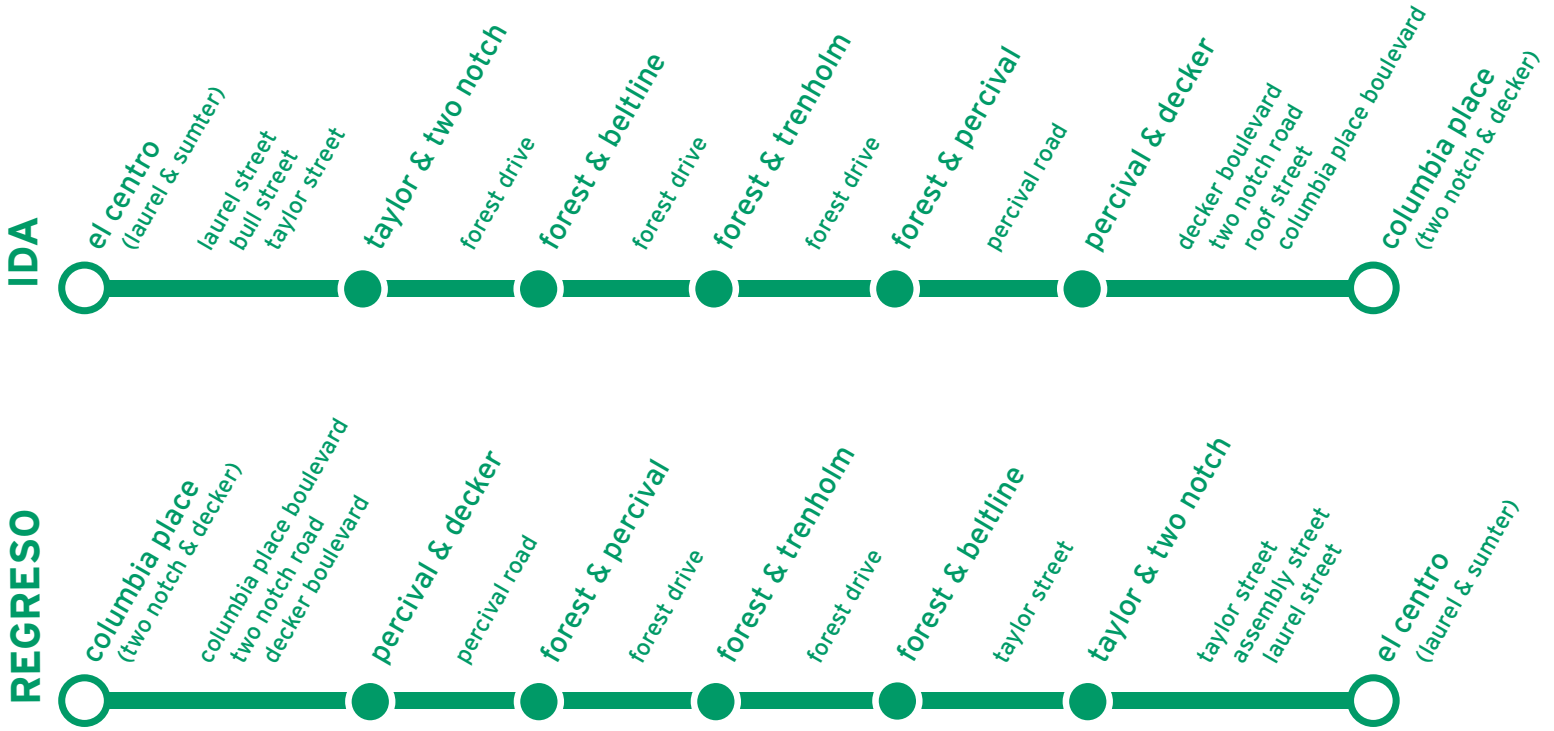

○ ● PUNTOS DE HORARIO

ruta 15 fort jackson

El autobús para en muchas ubicaciones intermedias estos punto de horario.

LUNES A VIERNES

ruta 15 IDA | el centro hacia columbia place

LAUREL & SUMTER DPT	TAYLOR & FOREST DPT	FOREST & BELTLINE DPT	FOREST & TRENHOLM DPT	FOREST & PERCIVAL DPT	PERCIVAL & DECKER DPT	COLUMBIA PLACE ARR
06:20AM						
06:15AM	06:21AM	06:27AM	06:32AM	06:37AM	06:42AM	06:54AM
06:45AM	06:51AM	06:57AM	07:02AM	07:07AM	07:12AM	07:24AM
07:15AM	07:21AM	07:27AM	07:32AM	07:37AM	07:42AM	07:54AM
07:45AM	07:51AM	07:57AM	08:02AM	08:07AM	08:12AM	08:24AM
08:15AM	08:21AM	08:27AM	08:32AM	08:37AM	08:42AM	08:54AM
09:15AM	09:21AM	09:27AM	09:32AM	09:37AM	09:42AM	09:54AM
10:15AM	10:21AM	10:27AM	10:32AM	10:37AM	10:42AM	10:54AM
11:15AM	11:21AM	11:27AM	11:32AM	11:37AM	11:42AM	11:54AM
12:15PM	12:21PM	12:27PM	12:32PM	12:37PM	12:42PM	12:54PM
01:15PM	01:21PM	01:27PM	01:32PM	01:37PM	01:42PM	01:54PM
02:15PM	02:21PM	02:27PM	02:32PM	02:37PM	02:42PM	02:54PM
03:15PM	03:21PM	03:27PM	03:32PM	03:37PM	03:42PM	03:54PM
04:15PM	04:21PM	04:27PM	04:32PM	04:37PM	04:42PM	04:54PM
04:45PM	04:51PM	04:57PM	05:02PM	05:07PM	05:12PM	05:24PM
05:15PM	05:21PM	05:27PM	05:32PM	05:37PM	05:42PM	05:54PM
05:45PM	05:51PM	05:57PM	06:02PM	06:07PM	06:12PM	06:24PM
06:15PM	06:21PM	06:27PM	06:32PM	06:37PM	06:42PM	06:54PM
07:15PM	07:21PM	07:27PM	07:32PM	07:37PM	07:42PM	07:54PM
08:15PM	08:21PM	08:27PM	08:32PM	08:37PM	08:42PM	08:54PM
09:15PM	09:20PM	09:26PM	09:31PM	09:36PM	09:41PM	09:48PM

Arr=Llegue y DPT=Salir

ruta 15 REGRESO | columbia place hacia el centro

COLUMBIA PLACE DPT	DECKER & PERCIVAL DPT	FOREST & PERCIVAL DPT	FOREST & TRENHOLM DPT	FOREST & BELTLINE DPT	FOREST & TAYLOR DPT	LAUREL & SUMTER ARR	CONTINÚA RUTA #
		06:42AM	06:47AM	06:52AM	06:57AM	07:09AM	11
07:00AM	07:06AM	07:12AM	07:17AM	07:22AM	07:27AM	07:39AM	11
07:30AM	07:36AM	07:42AM	07:47AM	07:52AM	07:57AM	08:09AM	11
08:00AM	08:06AM	08:12AM	08:17AM	08:22AM	08:27AM	08:39AM	11
08:30AM	08:36AM	08:42AM	08:47AM	08:52AM	08:57AM	09:09AM	11
09:00AM	09:06AM	09:12AM	09:17AM	09:22AM	09:27AM	09:39AM	11
10:00AM	10:06AM	10:12AM	10:17AM	10:22AM	10:27AM	10:39AM	11
11:00AM	11:06AM	11:12AM	11:17AM	11:22AM	11:27AM	11:39AM	11
12:00PM	12:06PM	12:12PM	12:17PM	12:22PM	12:27PM	12:39PM	11
01:00PM	01:06PM	01:12PM	01:17PM	01:22PM	01:27PM	01:39PM	11
02:00PM	02:06PM	02:12PM	02:17PM	02:22PM	02:27PM	02:39PM	11
03:00PM	03:06PM	03:12PM	03:17PM	03:22PM	03:27PM	03:39PM	11
04:00PM	04:06PM	04:12PM	04:17PM	04:22PM	04:27PM	04:39PM	11
05:00PM	05:06PM	05:12PM	05:17PM	05:22PM	05:27PM	05:39PM	11
05:30PM	05:36PM	05:42PM	05:47PM	05:52PM	05:57PM	06:09PM	G
06:00PM	06:06PM	06:12PM	06:17PM	06:22PM	06:27PM	06:39PM	11
06:30PM	06:36PM	06:42PM	06:47PM	06:52PM	06:57PM	07:09PM	G
07:00PM	07:06PM	07:12PM	07:17PM	07:22PM	07:27PM	07:39PM	11
08:00PM	08:06PM	08:12PM	08:17PM	08:22PM	08:27PM	08:39PM	G
09:00PM	09:06PM	09:12PM	09:17PM	09:22PM	09:27PM	09:39PM	G
09:50PM	09:56PM	10:01PM	10:06PM	10:11PM	10:16PM	10:23PM	G

G=El autobús dirige al garaje