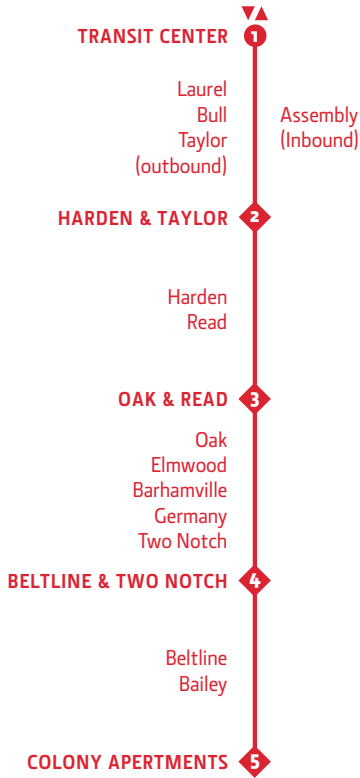

Benedict College

Beltline Boulevard

Colony Apartments

ROUTE 12

Edgewood

COLONY APARTMENTS » TRANSIT CENTER

Weekday Service

Questions? (803) 255-7100