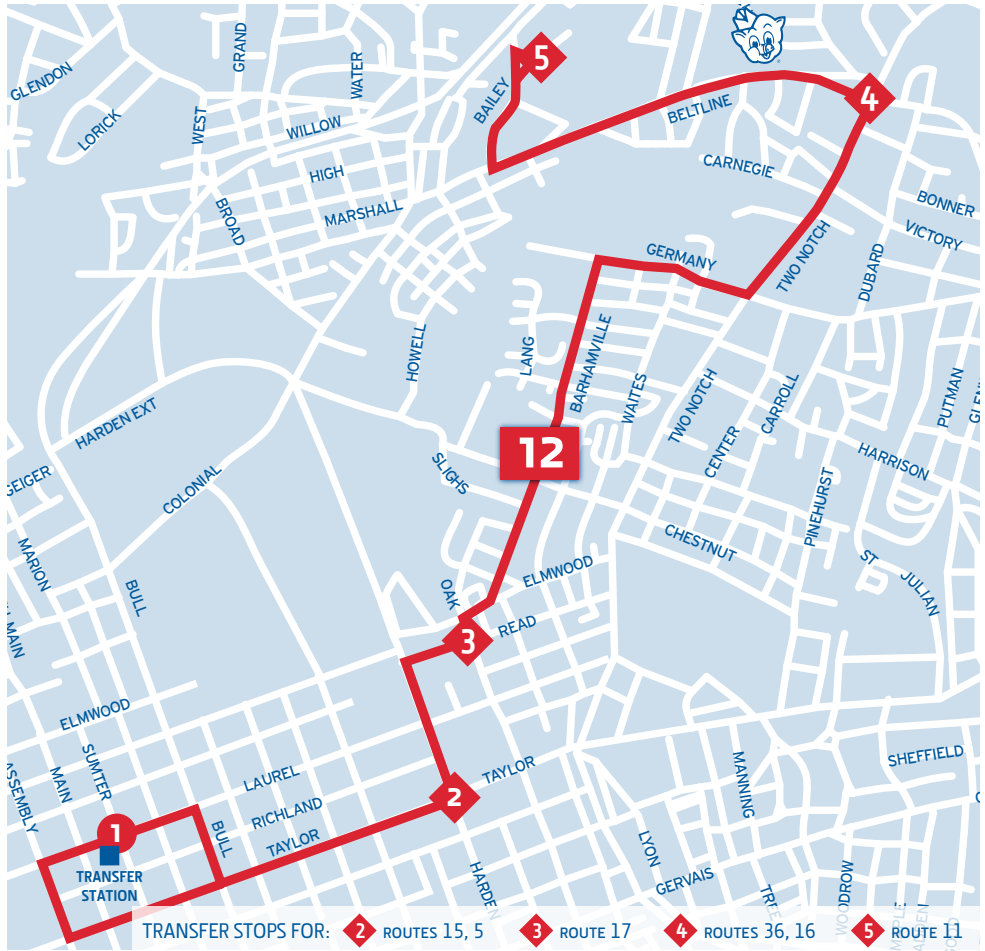

TRANSFER STOPS FOR: 2 ROUTES 15, 5 3 ROUTE 17 4 ROUTES 36, 16 5 ROUTE 11

WEEKDAY

ROUTE 12 OUTBOUND Transit Center to Colony Apartments					ROUTE 12 INBOUND Colony Apartments to Transit Center					
1	2	3	4	5	5	4	3	2	1	
TRANSIT CENTER SUMTER & LAUREL	HARDEN & TAYLOR	OAK & READ	BELTLINE & TWO NOTCH	COLONY APTS	COLONY APTS	BELTLINE & TWO NOTCH	OAK & READ	TAYLOR & HARDEN	TRANSIT CENTER SUMTER & LAUREL	CONTINUES ON TO ROUTE #
DPT	DPT	DPT	DPT	ARR	DPT	ARR	DPT	DPT	ARR	DPT
					5:25 AM	5:29 AM	5:34 AM	5:37 AM	5:44 AM	12
5:45 AM	5:50 AM	5:55 AM	6:02 AM	6:08 AM	6:12 AM	6:18 AM	6:26 AM	6:29 AM	6:35 AM	12
6:45 AM	6:50 AM	6:55 AM	7:02 AM	7:08 AM	7:12 AM	7:18 AM	7:26 AM	7:29 AM	7:35 AM	12
7:45 AM	7:50 AM	7:55 AM	8:02 AM	8:08 AM	8:12 AM	8:18 AM	8:26 AM	8:29 AM	8:35 AM	12
8:45 AM	8:50 AM	8:55 AM	9:02 AM	9:08 AM	9:12 AM	9:18 AM	9:26 AM	9:29 AM	9:35 AM	12
9:45 AM	9:50 AM	9:55 AM	10:02 AM	10:08 AM	10:12 AM	10:18 AM	10:26 AM	10:29 AM	10:35 AM	12
10:45 AM	10:50 AM	10:55 AM	11:02 AM	11:08 AM	11:12 AM	11:18 AM	11:26 AM	11:29 AM	11:35 AM	12
11:45 AM	11:50 AM	11:55 AM	12:02 PM	12:08 PM	12:12 PM	12:18 PM	12:26 PM	12:29 PM	12:35 PM	12
12:45 PM	12:50 PM	12:55 PM	1:02 PM	1:08 PM	1:12 PM	1:18 PM	1:26 PM	1:29 PM	1:35 PM	12
1:45 PM	1:50 PM	1:55 PM	2:02 PM	2:08 PM	2:12 PM	2:18 PM	2:26 PM	2:29 PM	2:35 PM	12
2:45 PM	2:50 PM	2:55 PM	3:02 PM	3:08 PM	3:12 PM	3:18 PM	3:26 PM	3:29 PM	3:35 PM	12
3:45 PM	3:50 PM	3:55 PM	4:02 PM	4:08 PM	4:12 PM	4:18 PM	4:26 PM	4:29 PM	4:35 PM	12
4:45 PM	4:50 PM	4:55 PM	5:02 PM	5:08 PM	5:12 PM	5:18 PM	5:26 PM	5:29 PM	5:35 PM	12
5:45 PM	5:50 PM	5:55 PM	6:02 PM	6:08 PM	6:12 PM	6:18 PM	6:26 PM	6:29 PM	6:35 PM	12
6:45 PM	6:50 PM	6:55 PM	7:02 PM	7:08 PM	7:12 PM	7:18 PM	7:26 PM	7:29 PM	7:35 PM	12
7:45 PM	7:50 PM	7:55 PM	8:02 PM	8:08 PM	8:12 PM	8:18 PM	8:26 PM	8:29 PM	8:35 PM	12
8:45 PM	8:50 PM	8:55 PM	9:02 PM	9:08 PM	9:12 PM	9:18 PM	9:26 PM	9:29 PM	9:35 PM	G