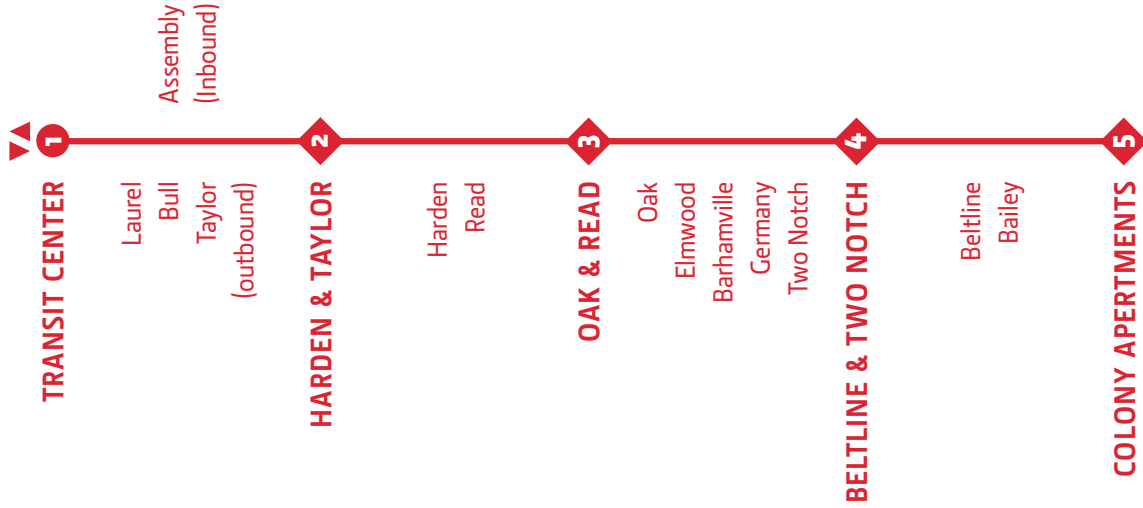

ROUTE 12

Edgewood

COLONY APARTMENTS » TRANSIT CENTER

Weekday Service

TRANSFER STOPS FOR:
 2 = ROUTES 15, 5
 3 = ROUTE 17
 4 = ROUTES 36, 16
 5 = ROUTE 11

For more information, please call our customer service line **(803) 255-7100** or visit our web site at www.gocmrta.com.

Customers can purchase Single Ride, 10 Ride and 31 Day passes at the Transit Center (corner of Laurel St. and Sumter St.) as well as the Customer Service desks at six area Piggy Wiggly grocery stores. For a list of locations visit www.gocmrta.com. Payment accepted at the Transit Center is limited to cash or check. Piggy Wiggly, also accepts debit/credit cards and Greenbax.