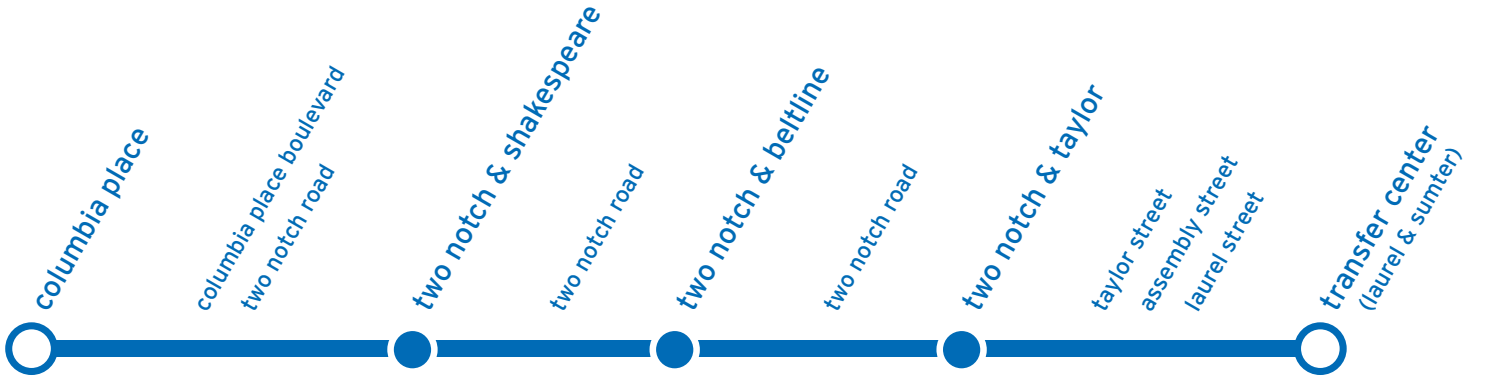

## ○ ● TIMEPOINTS

There are marked bus stops at many locations between the "time points" listed on this schedule.

**OUTBOUND**

**INBOUND**

### route 16 OUTBOUND | transfer center to columbia place

LAUREL & SUMTER DPT	TAYLOR & TWO NOTCH DPT	TWO NOTCH & BELTLINE DPT	TWO NOTCH & SHAKESPEARE DPT	COLUMBIA PLACE ARR
06:15AM	06:22AM	06:29AM	06:36AM	06:42AM
06:45AM	06:52AM	06:59AM	07:06AM	07:12AM
07:15AM	07:22AM	07:29AM	07:36AM	07:42AM
07:45AM	07:52AM	07:59AM	08:06AM	08:12AM
08:15AM	08:22AM	08:29AM	08:36AM	08:42AM
08:45AM	08:52AM	08:59AM	09:06AM	09:12AM
09:15AM	09:22AM	09:29AM	09:36AM	09:42AM
09:45AM	09:52AM	09:59AM	10:06AM	10:12AM
10:15AM	10:22AM	10:29AM	10:36AM	10:42AM
10:45AM	10:52AM	10:59AM	11:06AM	11:12AM
11:15AM	11:22AM	11:29AM	11:36AM	11:42AM
11:45AM	11:52AM	11:59AM	12:06PM	12:12PM
12:15PM	12:22PM	12:29PM	12:36PM	12:42PM
12:45PM	12:52PM	12:59PM	01:06PM	01:12PM
01:15PM	01:22PM	01:29PM	01:36PM	01:42PM
01:45PM	01:52PM	01:59PM	02:06PM	02:12PM
02:15PM	02:22PM	02:29PM	02:36PM	02:42PM
02:45PM	02:52PM	02:59PM	03:06PM	03:12PM
03:15PM	03:22PM	03:29PM	03:36PM	03:42PM
03:45PM	03:52PM	03:59PM	04:06PM	04:12PM
04:15PM	04:22PM	04:29PM	04:36PM	04:42PM
04:45PM	04:52PM	04:59PM	05:06PM	05:12PM
05:15PM	05:22PM	05:29PM	05:36PM	05:42PM
05:45PM	05:52PM	05:59PM	06:06PM	06:12PM
06:15PM	06:22PM	06:29PM	06:36PM	06:42PM
06:45PM	06:52PM	06:59PM	07:06PM	07:12PM
07:45PM	07:52PM	07:59PM	08:06PM	08:12PM
08:45PM	08:50PM	08:56PM	09:03PM	09:09PM