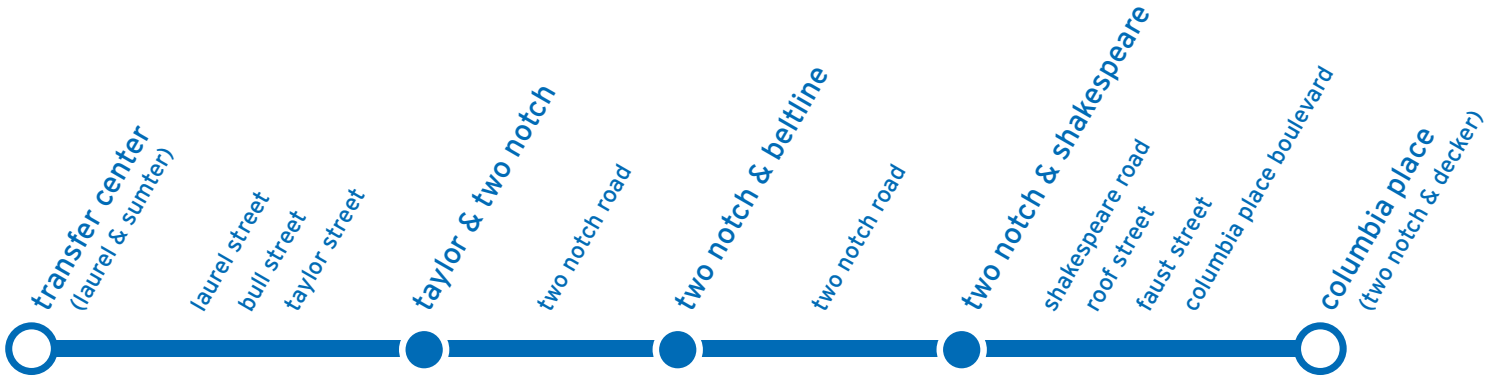

## ○ ● TIMEPOINTS

There are marked bus stops at many locations between the "time points" listed on this schedule.

**OUTBOUND**

**INBOUND**

### route 16 OUTBOUND | transfer center to columbia place

LAUREL & SUMTER DPT	TAYLOR & TWO NOTCH DPT	TWO NOTCH & BELTLINE DPT	TWO NOTCH & SHAKESPEARE DPT	COLUMBIA PLACE ARR
06:15AM	06:22AM	06:29AM	06:36AM	06:42AM
06:45AM	06:52AM	06:59AM	07:06AM	07:12AM
07:15AM	07:22AM	07:29AM	07:36AM	07:42AM
07:45AM	07:52AM	07:59AM	08:06AM	08:12AM
08:15AM	08:22AM	08:29AM	08:36AM	08:42AM
08:45AM	08:52AM	08:59AM	09:06AM	09:12AM
09:15AM	09:22AM	09:29AM	09:36AM	09:42AM
09:45AM	09:52AM	09:59AM	10:06AM	10:12AM
10:15AM	10:22AM	10:29AM	10:36AM	10:42AM
10:45AM	10:52AM	10:59AM	11:06AM	11:12AM
11:15AM	11:22AM	11:29AM	11:36AM	11:42AM
11:45AM	11:52AM	11:59AM	12:06PM	12:12PM
12:15PM	12:22PM	12:29PM	12:36PM	12:42PM
12:45PM	12:52PM	12:59PM	01:06PM	01:12PM
01:15PM	01:22PM	01:29PM	01:36PM	01:42PM
01:45PM	01:52PM	01:59PM	02:06PM	02:12PM
02:15PM	02:22PM	02:29PM	02:36PM	02:42PM
02:45PM	02:52PM	02:59PM	03:06PM	03:12PM
03:15PM	03:22PM	03:29PM	03:36PM	03:42PM
03:45PM	03:52PM	03:59PM	04:06PM	04:12PM
04:15PM	04:22PM	04:29PM	04:36PM	04:42PM
04:45PM	04:52PM	04:59PM	05:06PM	05:12PM
05:15PM	05:22PM	05:29PM	05:36PM	05:42PM
05:45PM	05:52PM	05:59PM	06:06PM	06:12PM
06:15PM	06:22PM	06:29PM	06:36PM	06:42PM
06:45PM	06:52PM	06:59PM	07:06PM	07:12PM
07:45PM	07:52PM	07:59PM	08:06PM	08:12PM
08:45PM	08:50PM	08:56PM	09:03PM	09:09PM