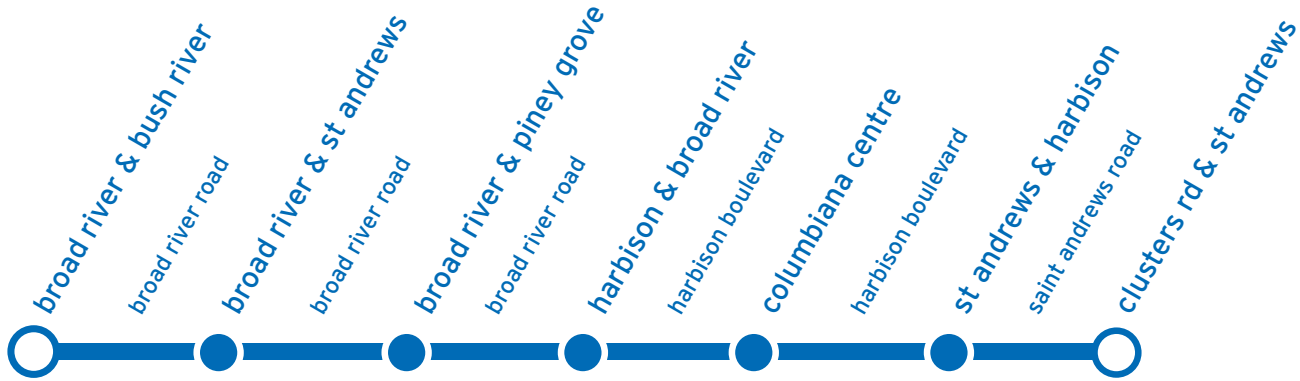

We'll Take You There!

Central Midlands RTA

○ ● TIMEPOINTS

route 36a crosstown

There are marked bus stops at many locations between the "time points" listed on this schedule.

WESTBOUND

WESTBOUND

WEEKDAY & SATURDAY

route 36a beltline & plowden to bush river & broad river

BELTLINE & PLOWDEN DPT	BELTLINE & DEVINE DPT	BELTLINE & FOREST DPT	BELTLINE & TWO NOTCH DPT	BELTLINE & FARROW RD. DPT	SUNSET & MAIN DPT	LAUREL & SUMNER DPT
08:20AM	08:25AM	08:30AM	08:34AM	08:38AM	08:42AM	07:20AM
09:20AM	09:25AM	09:30AM	09:34AM	09:38AM	09:42AM	
10:20AM	10:25AM	10:30AM	10:34AM	10:38AM	10:42AM	
11:20AM	11:25AM	11:30AM	11:34AM	11:38AM	11:42AM	
12:20PM	12:25PM	12:30AM	12:34AM	12:38AM	12:42PM	
01:20PM	01:25PM	01:30PM	01:34PM	01:38PM	01:42PM	
02:20PM	02:25PM	02:30PM	02:34PM	02:38PM	02:42PM	
03:20PM	03:25PM	03:30PM	03:34PM	03:38PM	03:42PM	
04:20PM	04:25PM	04:30PM	04:34PM	04:38PM	04:42PM	
05:20PM	05:25PM	05:30PM	05:34PM	05:38PM	05:42PM	

route 36a bush river & broad river to st andrews & clusters

BROAD RIVER & BUSH RIVER DPT	BROAD RIVER & ST ANDREWS DPT	BROAD RIVER & PINEY GROVE DPT	BROAD RIVER & HARBISON DPT	COLUMBIANA MALL DPT	HARBISON & ST ANDREWS DPT	CLUSTERS & ST ANDREWS DPT	CONTINUES ON TO ROUTE #
07:35AM	07:40AM	07:44AM	07:47AM	07:51AM	07:55AM	08:03AM	36B
08:50AM	08:55AM	08:59AM	09:02AM	09:06AM	09:10AM	09:18AM	36B
09:50AM	09:55AM	09:59AM	10:02AM	10:06AM	10:10AM	10:18AM	36B
10:50AM	10:55AM	10:59AM	11:02AM	11:06AM	11:10AM	11:18AM	36B
11:50AM	11:55AM	11:59AM	12:02PM	12:06PM	12:10PM	12:18PM	36B
12:50PM	12:55PM	12:59PM	01:02PM	01:06PM	01:10PM	01:18PM	36B
01:50PM	01:55PM	01:59PM	02:02PM	02:06PM	02:10PM	02:18PM	36B
02:50PM	02:55PM	02:59PM	03:02PM	03:06PM	03:10PM	03:18PM	36B
03:50PM	03:55PM	03:59PM	04:02PM	04:06PM	04:10PM	04:18PM	36B
04:50PM	04:58PM	05:03PM	05:07PM	05:14PM	05:20PM	05:28PM	36B
05:50PM	05:58PM	06:03PM	06:07PM	06:14PM	06:20PM	06:28PM	36B