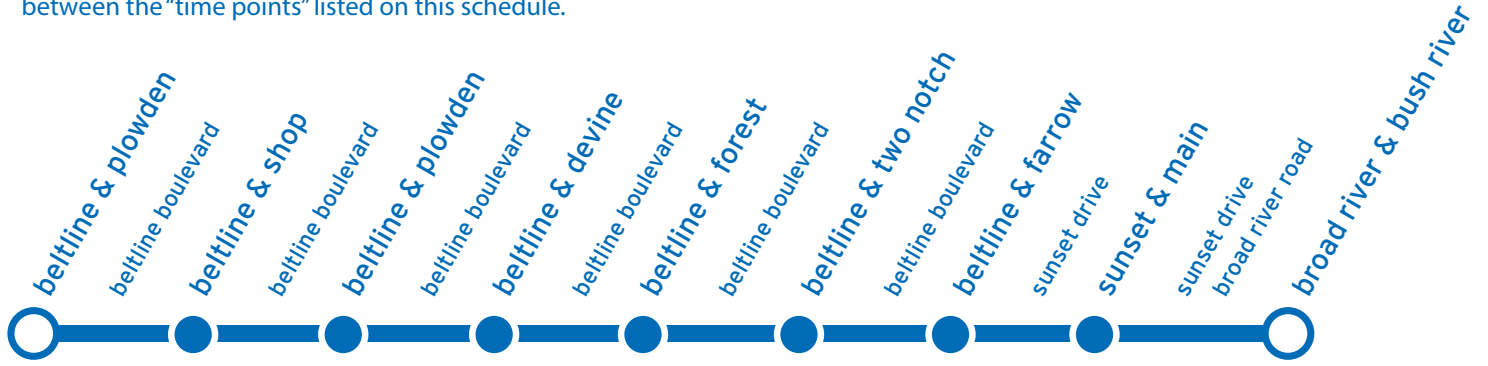

We'll Take You There!

Central Midlands RTA

○ ● TIMEPOINTS

route 36a crosstown

There are marked bus stops at many locations between the "time points" listed on this schedule.

WESTBOUND

WESTBOUND

WEEKDAY & SATURDAY

route 36a beltline & plowden to bush river & broad river

BELTLINE & PLOWDEN DPT	BELTLINE & DEVINE DPT	BELTLINE & FOREST DPT	BELTLINE & TWO NOTCH DPT	BELTLINE & FARROW RD. DPT	SUNSET & MAIN DPT	LAUREL & SUMNER DPT
08:20AM	08:25AM	08:30AM	08:34AM	08:38AM	08:42AM	07:20AM
09:20AM	09:25AM	09:30AM	09:34AM	09:38AM	09:42AM	
10:20AM	10:25AM	10:30AM	10:34AM	10:38AM	10:42AM	
11:20AM	11:25AM	11:30AM	11:34AM	11:38AM	11:42AM	
12:20PM	12:25PM	12:30AM	12:34AM	12:38AM	12:42PM	
01:20PM	01:25PM	01:30PM	01:34PM	01:38PM	01:42PM	
02:20PM	02:25PM	02:30PM	02:34PM	02:38PM	02:42PM	
03:20PM	03:25PM	03:30PM	03:34PM	03:38PM	03:42PM	
04:20PM	04:25PM	04:30PM	04:34PM	04:38PM	04:42PM	
05:20PM	05:25PM	05:30PM	05:34PM	05:38PM	05:42PM	