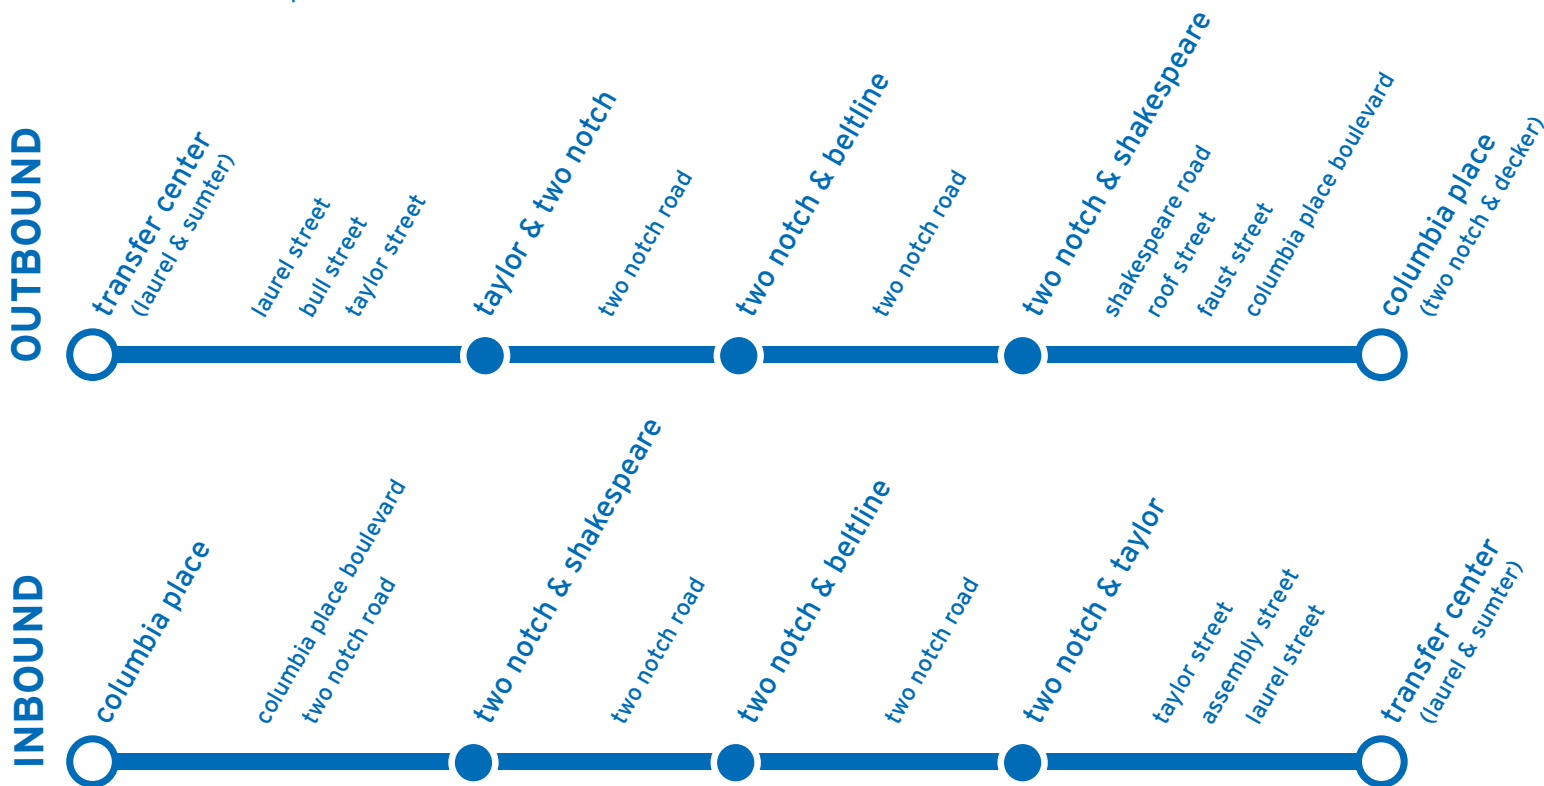

SATURDAY

route 16 OUTBOUND | transfer center to columbia place

SUMTER & LAUREL DPT	TAYLOR & TWO NOTCH DPT	TWO NOTCH & BELTLINE DPT	TWO NOTCH & SHAKESPEARE DPT	COLUMBIA PLACE ARR
06:15AM	06:22AM	06:29AM	06:36AM	06:42AM
07:15AM	07:22AM	07:29AM	07:36AM	07:42AM
08:15AM	08:22AM	08:29AM	08:36AM	08:42AM
09:15AM	09:22AM	09:29AM	09:36AM	09:42AM
10:15AM	10:22AM	10:29AM	10:36AM	10:42AM
11:15AM	11:22AM	11:29AM	11:36AM	11:42AM
11:45AM	11:52AM	11:59AM	12:06PM	12:12PM
12:15PM	12:22PM	12:29PM	12:36PM	12:42PM
12:45PM	12:52PM	12:59PM	01:06PM	01:12PM
01:15PM	01:22PM	01:29PM	01:36PM	01:42PM
01:45PM	01:52PM	01:59PM	02:06PM	02:12PM
02:15PM	02:22PM	02:29PM	02:36PM	02:42PM
02:45PM	02:52PM	02:59PM	03:06PM	03:12PM
03:15PM	03:22PM	03:29PM	03:36PM	03:42PM
03:45PM	03:52PM	03:59PM	04:06PM	04:12PM
04:15PM	04:22PM	04:29PM	04:36PM	04:42PM
04:45PM	04:52PM	04:59PM	05:06PM	05:12PM
05:15PM	05:22PM	05:29PM	05:36PM	05:42PM
05:45PM	05:52PM	05:59PM	06:06PM	06:12PM
06:15PM	06:22PM	06:29PM	06:36PM	06:42PM
06:45PM	06:52PM	06:59PM	07:06PM	07:12PM
07:45PM	07:52PM	07:59PM	08:06PM	08:12PM
08:45PM	08:50PM	08:56PM	09:03PM	09:09PM