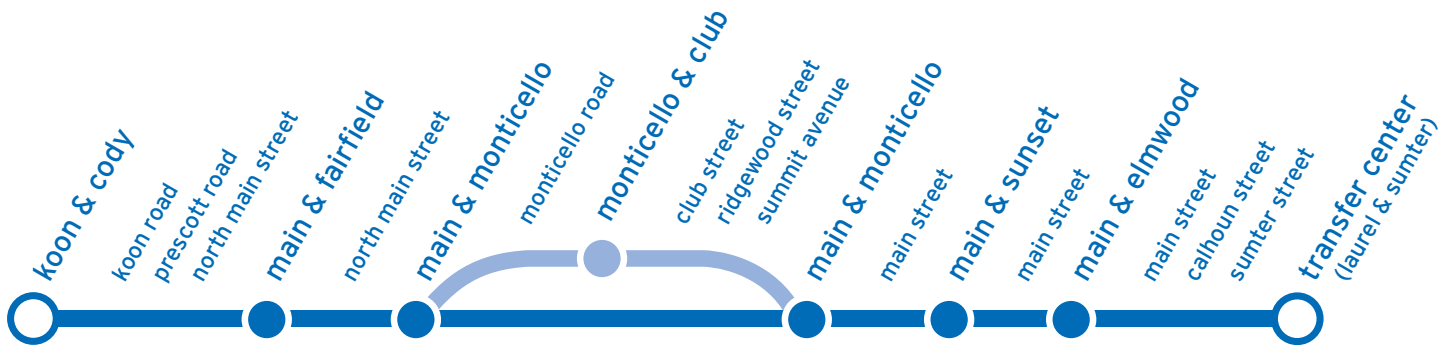

Central Midlands RTA
We'll Take You There!

TIMEPOINTS

route 1 college place

There are marked bus stops at many locations between the "time points" listed on this schedule.

OUTBOUND

INBOUND

WEEKDAY

route 1 OUTBOUND | transfer center to koon & cody

*These trips go by Club & Monticello

G = Garage