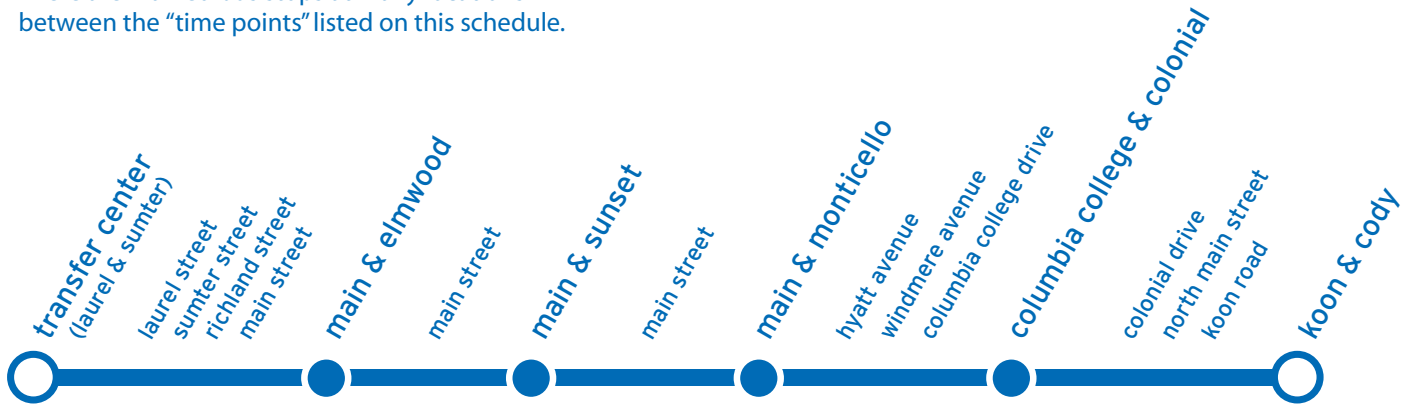

Central Midlands RTA
We'll Take You There!

TIMEPOINTS

route 1 college place

There are marked bus stops at many locations between the "time points" listed on this schedule.

OUTBOUND

INBOUND

WEEKDAY

route 1 OUTBOUND | transfer center to koon & cody

*These trips go by Club & Monticello

G = Garage